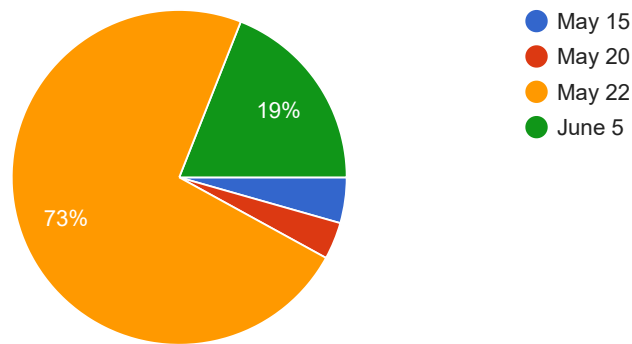

363 responses

10. Energy flow in an ecosystem is always

363 responses

11. Under which theme India in 2018 hosted the celebration of world environment day?

363 responses

12. Which country will host the world environment day 2020?

363 responses

13. On which date international day for biodiversity is observed?

363 responses

14. The study of weather is called

363 responses

15. Who is known as father of evolution?

363 responses

16. In Food chain humans are