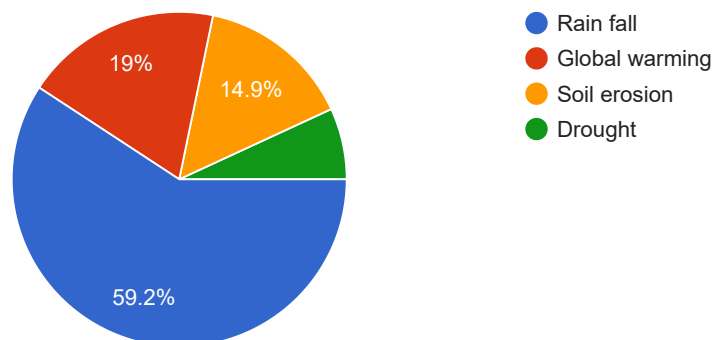

363 responses

2. What is the theme of world environment day 2020?

363 responses

3. Deforestation generally decreases

363 responses

4. which one of the following are non renewable resources?

363 responses

5. Indravati national park located at