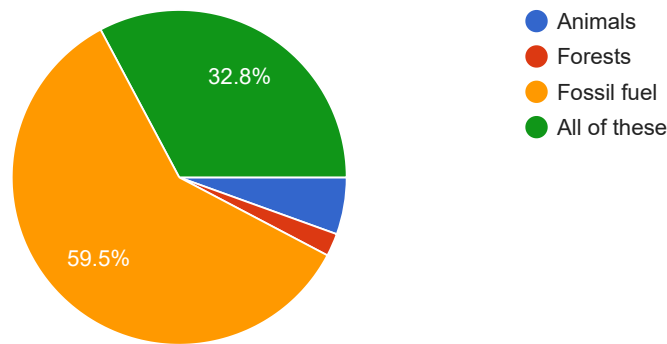

363 responses

2. What is the theme of world environment day 2020?

363 responses

3. Deforestation generally decreases

363 responses

4. which one of the following are non renewable resources?

363 responses

5. Indravati national park located at