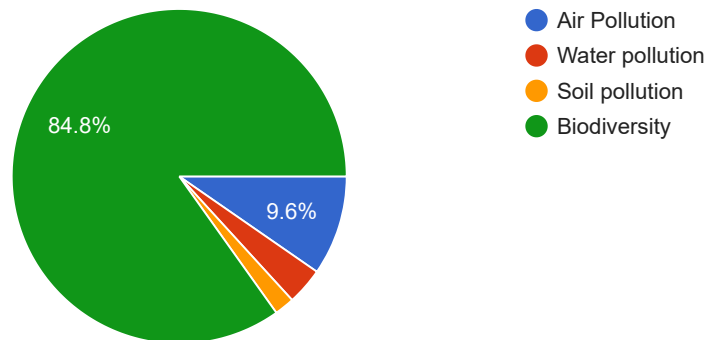

9131092135

7987937723

9977295330

6260465973

9171483602

7223015989

7724932486

1. World Environment day celebrated is

363 responses

2. What is the theme of world environment day 2020?

363 responses

3. Deforestation generally decreases

363 responses

4. which one of the following are non renewable resources?

363 responses

5. Indravati national park located at