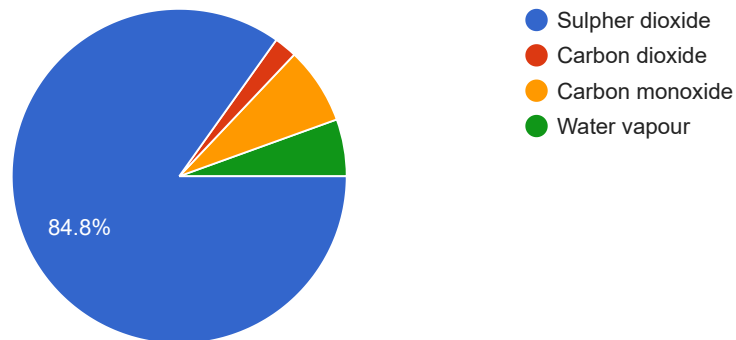

8. Tajmahal is threatened due to

363 responses