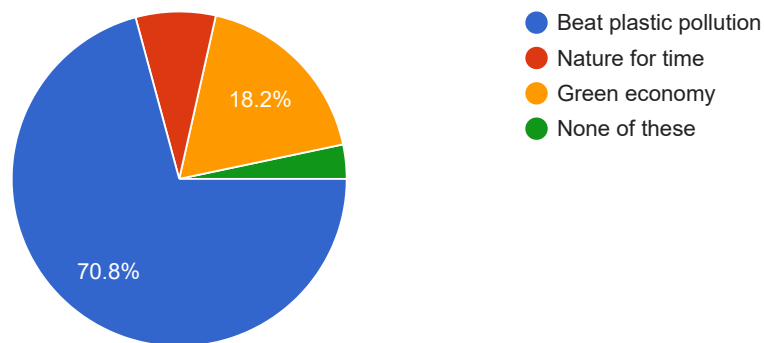

363 responses

10. Energy flow in an ecosystem is always

363 responses

11. Under which theme India in 2018 hosted the celebration of world environment day?

363 responses

12. Which country will host the world environment day 2020?