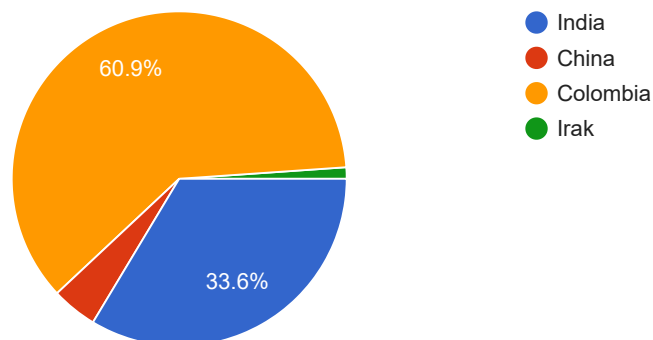

363 responses

10. Energy flow in an ecosystem is always

363 responses

11. Under which theme India in 2018 hosted the celebration of world environment day?

363 responses

12. Which country will host the world environment day 2020?

363 responses

13. On which date international day for biodiversity is observed?

363 responses

14. The study of weather is called

363 responses

15. Who is known as father of evolution?

363 responses

16. In Food chain humans are