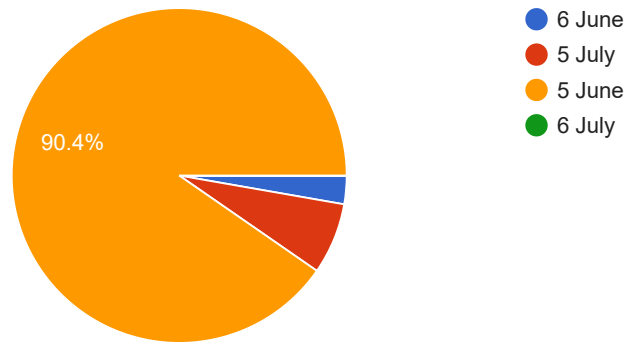

1. World Environment day celebrated is

363 responses