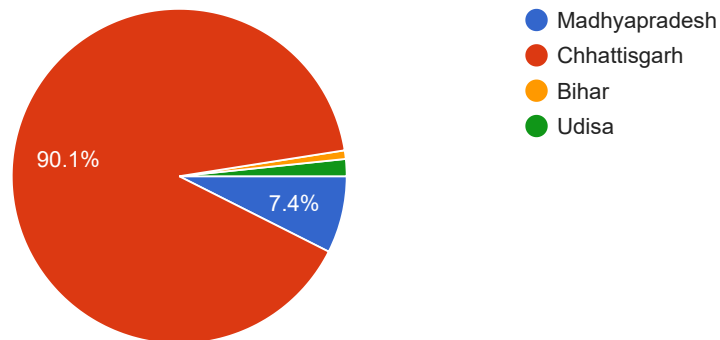

5. Indravati national park located at

363 responses