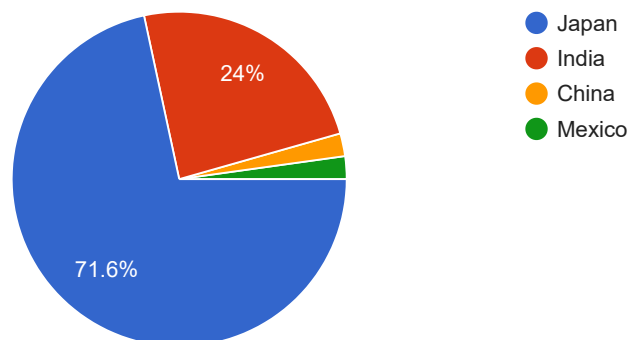

6. Minimata diseases are first detected

363 responses