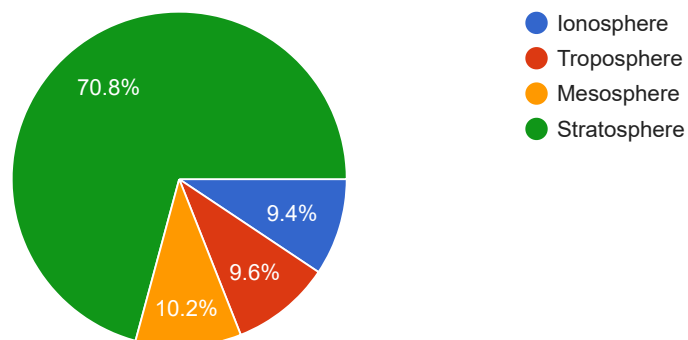

9. Ozone layer exists in

363 responses