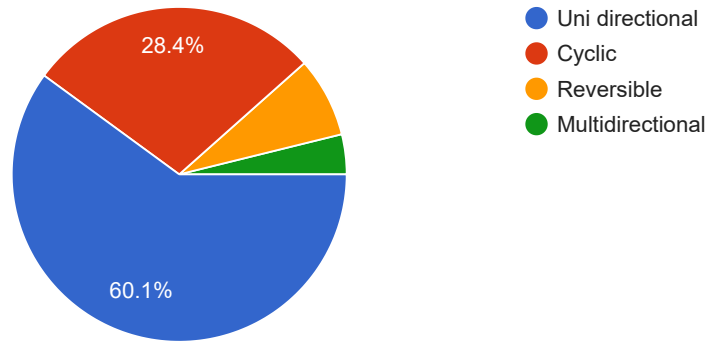

10. Energy flow in an ecosystem is always

363 responses