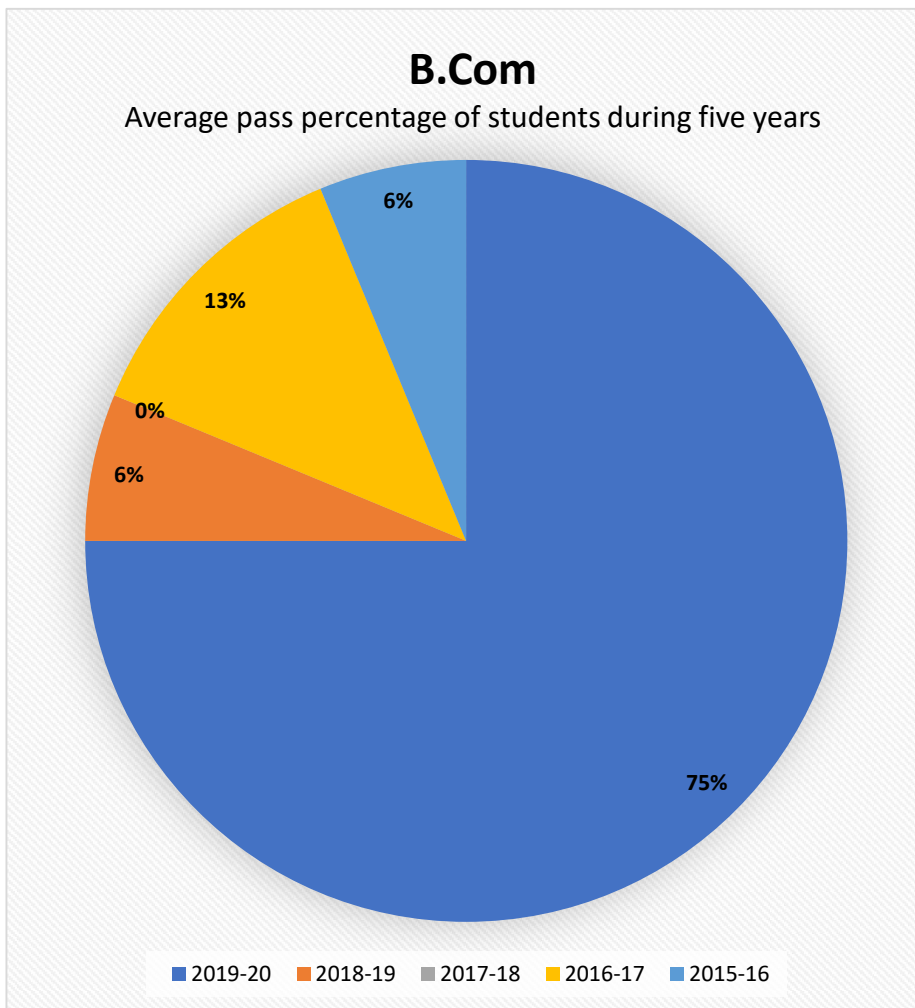

YEAR	Appeared	Pass
2019-20	14	12
2018-19	1	1
2017-18	9	0
2016-17	5	2
2015-16	1	1

B.A.
Average pass percentage of students during

YEAR	Appeared	Pass
2019-20	123	111
2018-19	151	138
2017-18	58	43
2016-17	131	89