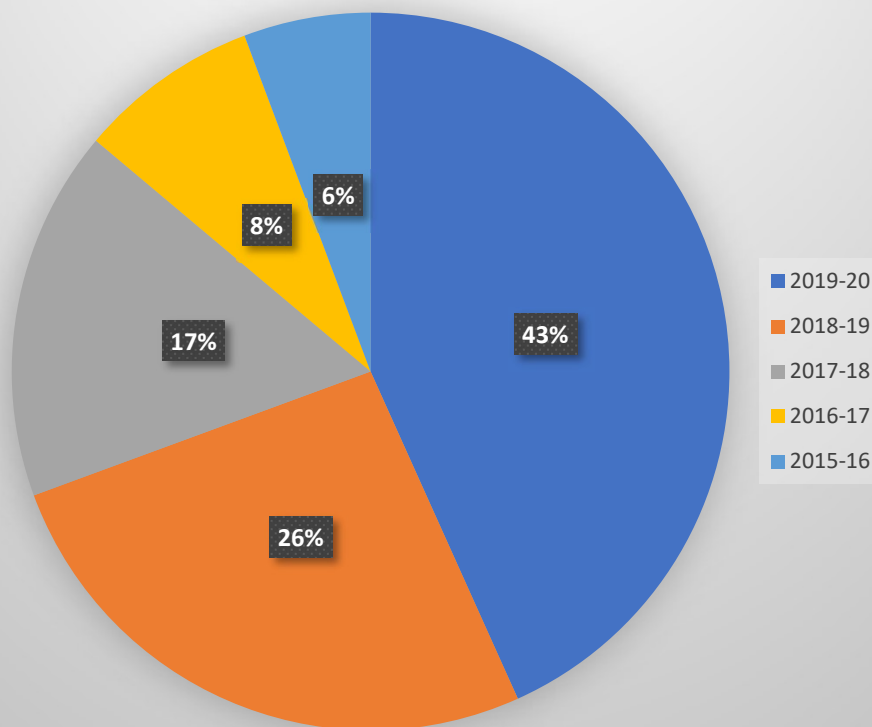

B.Sc. Bio

Average pass percentage of students during

YEAR	Appeared	Pass
2019-20	106	106
2018-19	73	64
2017-18	49	41
2016-17	20	20
2015-16	23	14

B.Sc. Bio

Average pass percentage of students during five years