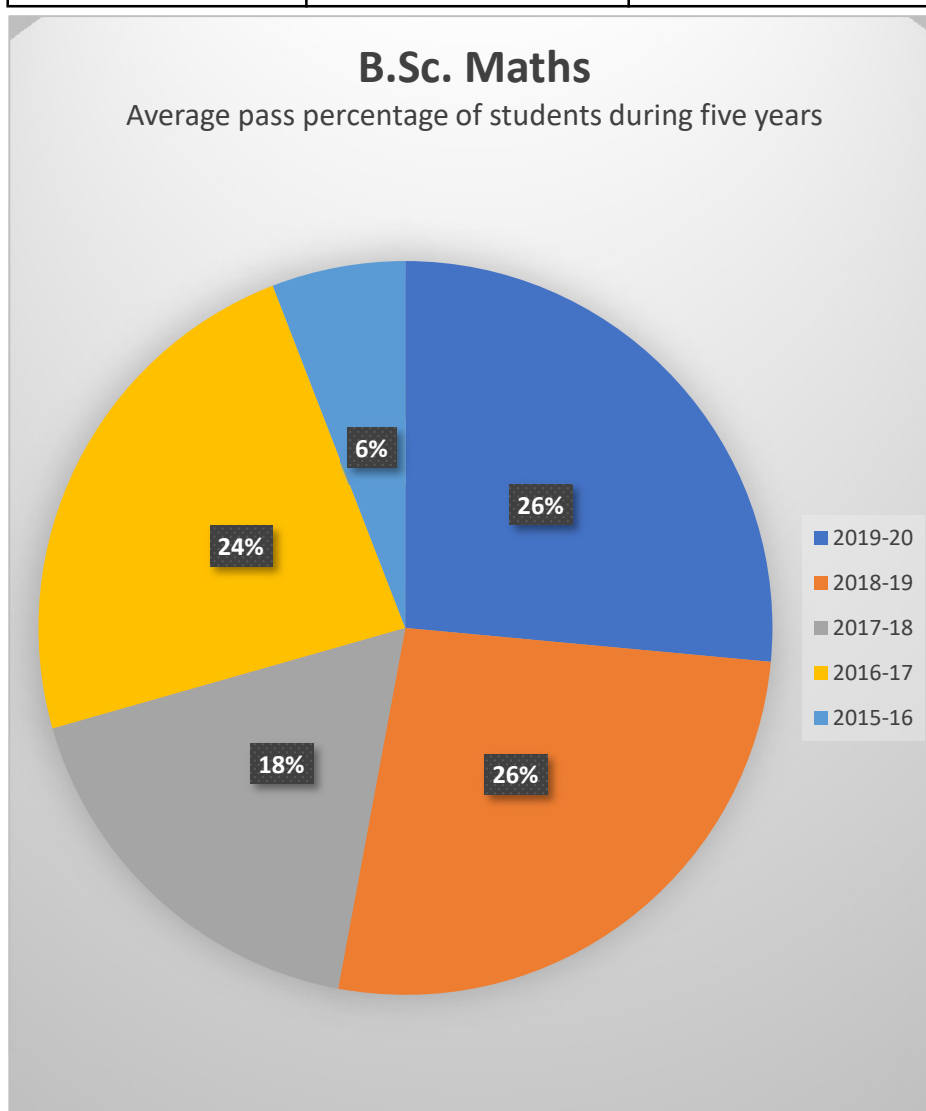

B.Sc. Bio

Average pass percentage of students during

YEAR	Appeared	Pass
2019-20	106	106
2018-19	73	64
2017-18	49	41
2016-17	20	20
2015-16	23	14

B.Sc. Bio

Average pass percentage of students during five years